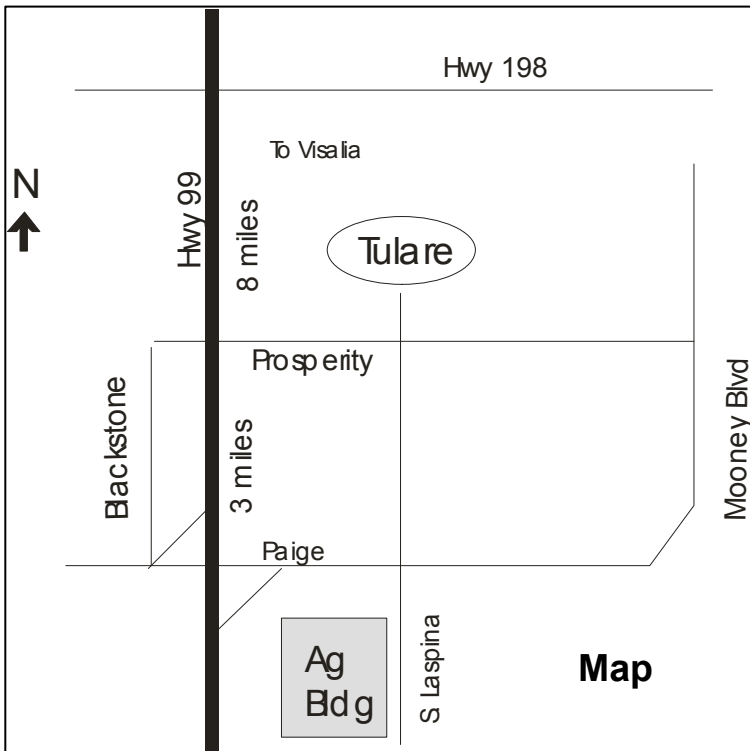

1016 E. Prosperity
Tulare, CA 93274
(559) 685-9500

Motel 6

1111 N. Blackstone
Tulare, CA 93274
(559) 686-1611

Quality Inn

1010 E. Prosperity
Tulare, CA 93274
(559) 686-3432

La Quinta Inn & Suites

1500 Cherry Ct.
Tulare, CA
(559) 685-8900

Tulare Chamber of Commerce

(559) 686-1547

Directions to the Agricultural Building

Traveling north on Highway 99 take the Paige Avenue exit. At stop sign go right. The next stop sign is Laspina. Go right. We are approximately 1 mile on the right.

Traveling south on Highway 99 take the Paige Avenue exit. Go left at stop sign, and then take another left and go over overpass to stop sign at Laspina, and go right. We are approximately 1 mile on the right.